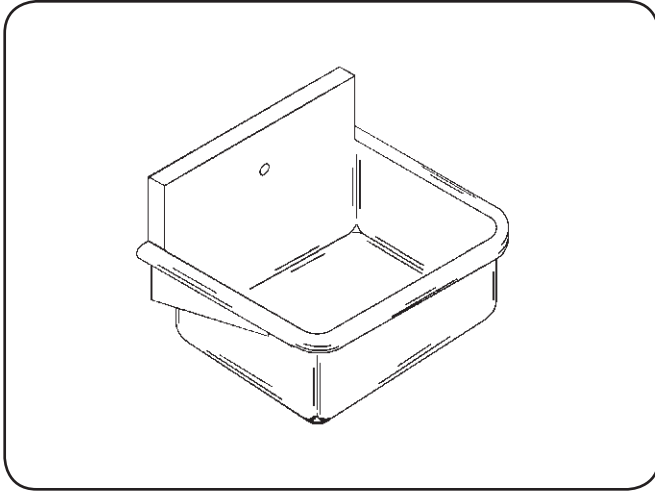

### A-18664 - SPECIFICATION

**SINK** - Seamless welded construction of 14 gauge type 304 stainless steel. 1-1/2" roll rim on front and sides. Interior surfaces polished to a Hand-Blended Just Finish. Exposed exterior surfaces polished with a standard brush finish. Furnished with stainless steel wall brackets and wall clip. Drain punched centered for Just J-35-FS drain.