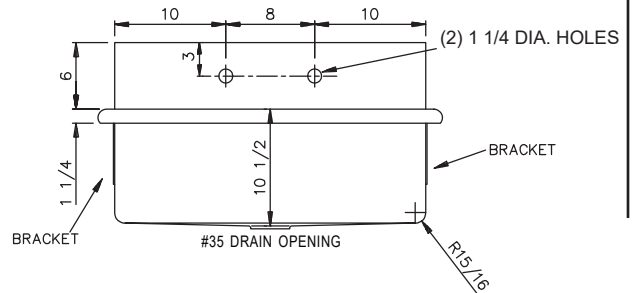

### A-18664 - SPECIFICATION

**SINK** - Seamless welded construction of 14 gauge type 304 stainless steel. 1-1/2" roll rim on front and sides. Interior surfaces polished to a Hand-Blended Just Finish. Exposed exterior surfaces polished with a standard brush finish. Furnished with stainless steel wall brackets and wall clip. Drain punched centered for Just J-35-FS drain.