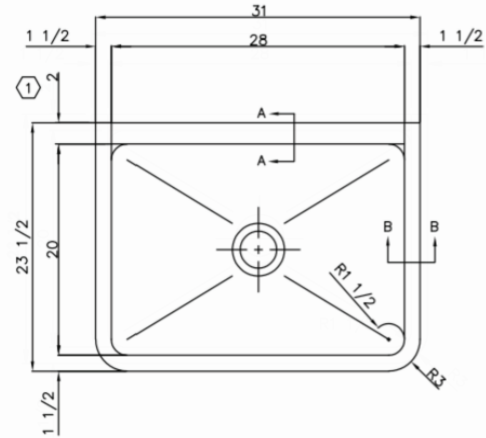

### A-18664 - SPECIFICATION

**SINK** - Seamless welded construction of 14 gauge type 304 stainless steel. 1-1/2" roll rim on front and sides. Interior surfaces polished to a Hand-Blended Just Finish. Exposed exterior surfaces polished with a standard brush finish. Furnished with stainless steel wall brackets and wall clip. Drain punched centered for Just J-35-FS drain.