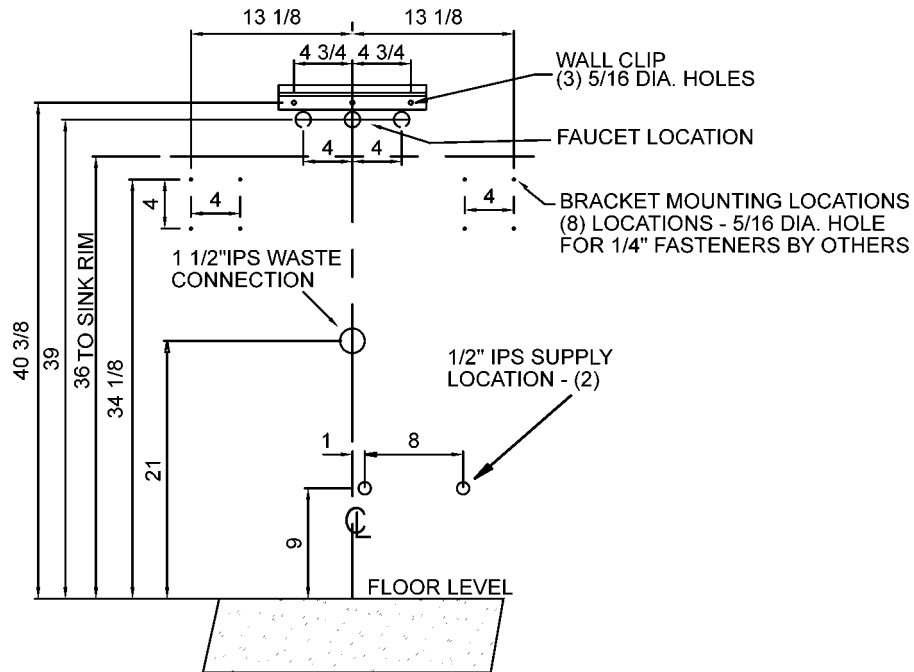

**To be specified :**

- Faucet hole punching:
  - (1) Hole Centered
  - (3) Holes on 4 "centers
  - Alternate Punching:  
Faucet Model: \_\_\_\_\_  
Punching required: \_\_\_\_\_
- (2) Holes on 8" centers(illustrated)

REVISED-7/2005

**INSTITUTIONAL GROUP**

**A-18664  
ROUGH-IN DATA**

**SUBMITTAL DATA**

JUST MFG. COMPANY CONTINUES TO MAKE QUALITY AND FUNCTIONALITY A MARK OF THE JUST PRODUCT LINE. TO DO SO REQUIRES THAT WE RESERVE THE RIGHT TO CHANGE PRODUCT INFORMATION WITHOUT NOTICE. FOR THE MOST CURRENT AND ACCURATE INFORMATION REGARDING THE COMPLETE LINE OF JUST SINKS, FAUCETS AND DRAINS, CLICK ON THE **SPEC LINE DRAWINGS** LINK ON OUR WEB SITE AT [www.justmfg.com](http://www.justmfg.com)