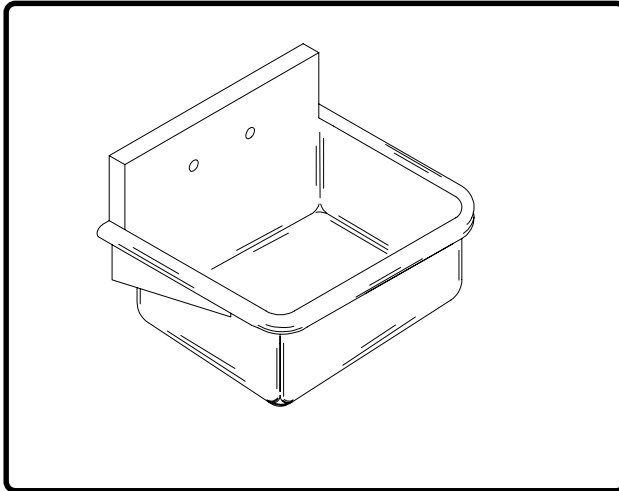

**INSTITUTIONAL GROUP**

**A-18664**

**SURGEON'S WASH-UP SINK  
SINGLE STATION**

**SUBMITTAL DATA**

**SPECIFICATION**

Seamless welded construction, fabricated of 14 gauge type 304 stainless steel. 1-1/2" dia. roll rim on front and sides. Interior surfaces polished to a Hand-Blended Just Finish. Exposed exterior surfaces polished with a standard brush finish. Furnished with two 14 gauge type 304 stainless steel wall brackets, and one 14 gauge stainless steel wall clip. Drain punch for #35 centered for Just J-35 drain.

**To be specified :**

- Faucet hole punching:
  - (1) Hole Centered
  - (3) Holes on 4 "centers
  - Alternate Punching:  
Faucet Model: \_\_\_\_\_  
Punching required: \_\_\_\_\_
- (2) Holes on 8" centers(illustrated)