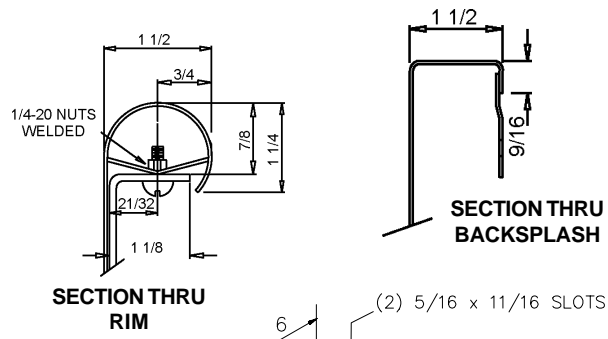

**INSTITUTIONAL GROUP**

**A-18664**

**SURGEON'S WASH-UP SINK  
SINGLE STATION**

**SUBMITTAL DATA**

**SPECIFICATION**

Seamless welded construction, fabricated of 14 gauge type 304 stainless steel. 1-1/2" dia. roll rim on front and sides. Interior surfaces polished to a Hand-Blended Just Finish. Exposed exterior surfaces polished with a standard brush finish. Furnished with two 14 gauge type 304 stainless steel wall brackets, and one 14 gauge stainless steel wall clip. Drain punch for #35 centered for Just J-35 drain.

**To be specified :**

- Faucet hole punching:
  - (1) Hole Centered
  - (3) Holes on 4 "centers
  - Alternate Punching:  
Faucet Model: \_\_\_\_\_  
Punching required: \_\_\_\_\_
- (2) Holes on 8" centers(illustrated)