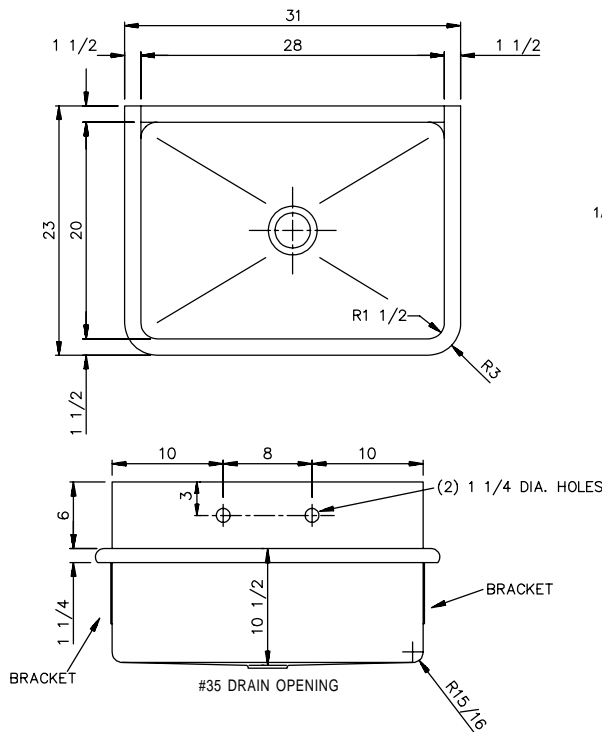

**INSTITUTIONAL GROUP**

**A-18664**

**SURGEON'S WASH-UP SINK  
SINGLE STATION**

**SUBMITTAL DATA**

**SPECIFICATION**

Seamless welded construction, fabricated of 14 gauge type 304 stainless steel. 1-1/2" dia. roll rim on front and sides. Interior surfaces polished to a Hand-Blended Just Finish. Exposed exterior surfaces polished with a standard brush finish. Furnished with two 14 gauge type 304 stainless steel wall brackets, and one 14 gauge stainless steel wall clip. Drain punch for #35 centered for Just J-35 drain.

**To be specified :**

- Faucet hole punching:
  - (1) Hole Centered
  - (3) Holes on 4 "centers
  - Alternate Punching:  
Faucet Model: \_\_\_\_\_  
Punching required: \_\_\_\_\_
- (2) Holes on 8" centers(illustrated)